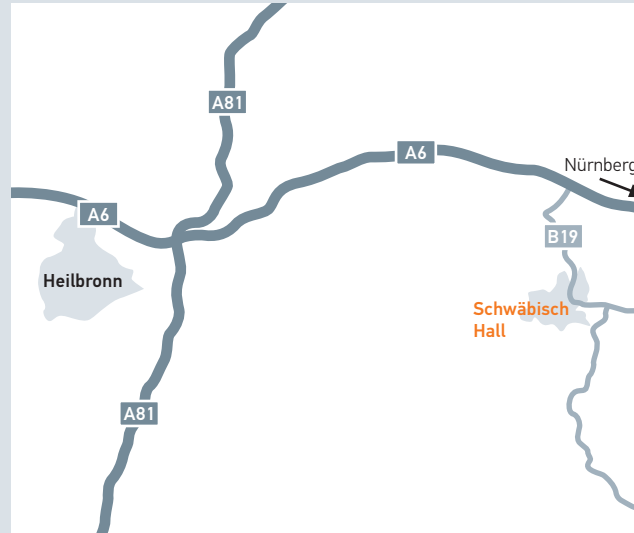

DIRECTIONS TO BEHR HELLA SERVICE IN SCHWÄBISCH HALL

How to find us very easy:

- Take the A6 Heilbronn – Nürnberg. Get off the freeway at the Kupferzell exit and stay to the right, going in the direction of Schwäbisch Hall on the B19.
- Once in Schwäbisch Hall, take a left at the light, heading towards Crailsheim/Ellwangen (on the B14).
- After approx. 1.5 km, turn right in the direction of Ellwangen/Sulzdorf. This turn occurs further down from the Bausparkasse Schwäbisch Hall.
- After approx. 6 km, take a left towards Sulzdorf/Industriegebiet.
- Continue 100 m after the intersection, then turn right.
- Continue for approx. 200 m.
- The building is on the left.
- Please park in the visitors' parking lot.